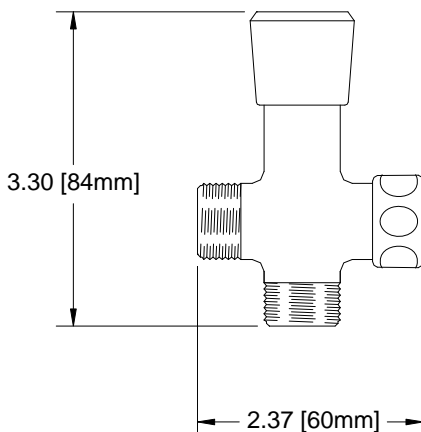

DIVERTERS

D-2L

Inline diverter valve
Lever handle
Exposed parts, polished chrome plated
1/2" copper tube connections
Handle turns to the left, or right
Either for Tub or Shower

L 4923

Showerhead diverter
Polished chrome plated