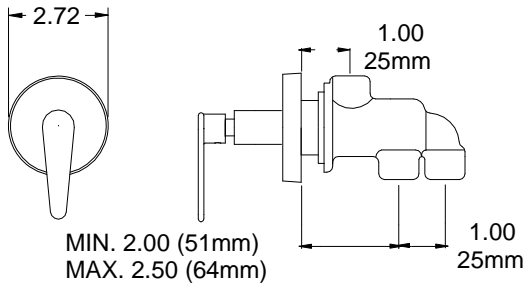

DIVERTERS

D-2L

Inline diverter valve
Lever handle
Exposed parts, polished chrome plated
1/2" copper tube connections
Handle turns to the left, or right
Either for Tub or Shower

L 4923

Showerhead diverter
Polished chrome plated